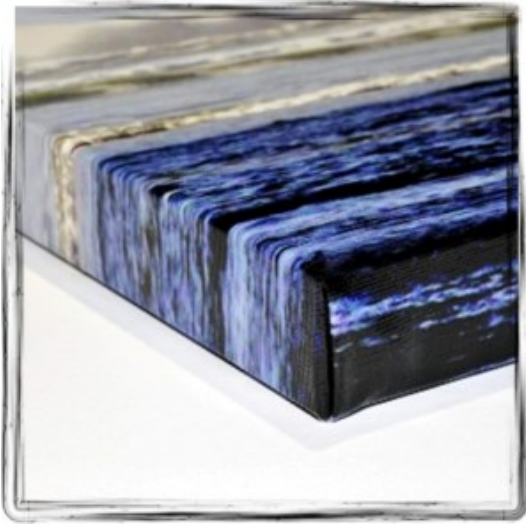

CANVAS WRAPS

Fine art gallery canvas wraps are a very popular and contemporary way to display Dinah's photography. Her photos are printed directly onto museum quality canvas using high quality archival inks, and then are wrapped around an artist's stretcher frame.

Each piece has a depth of 1-1/2" and the surface is treated with UV light protection. They are delivered ready to hang.

Indicate the exact image title. We will crop the image to best suit the final size format.

Some common sizes include:

8" x 12"

16" x 20"

24" x 30"

Images shown above:

- Oregon Sea Stack (not available)
- Lime Kiln Lighthouse
- Poppy Dance
- Lake Wenatchee
- 1Rock